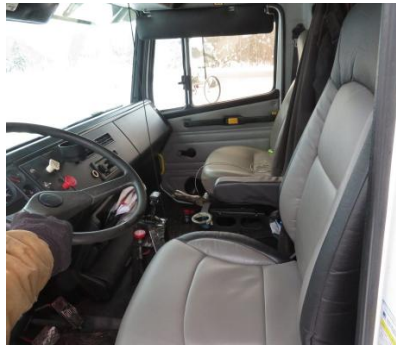

PRODUCT SHOWCASE

2000 FREIGHTLINER FL70-14FT SERVICE BODY

DETAILED SPECIFICATIONS

MARKET VALUATION

Standard Listing Price

\$ 24,900.00

PROPERTY	VALUE	PROPERTY	VALUE
Make	Freightliner	Condition	Good
Number of Axles	2	Manufacturing Year	2000

MIDWEST TRACTOR & EQUIPMENT CO., INC.

10736 N 13 Rd
Buckley MI 49620
United States

2312694100 | support@midwesttractor.com | <https://midwesttractor.com>

PROPERTY	VALUE	PROPERTY	VALUE
Model	FL70	Transmission	Allison Auto
Suspension	Spring	Engine	5.9 Cummins
Front Axle	9,000	Rear Axle	17,500
Front Wheels	Aluminum Pilot	Rear Wheels	Aluminum Pilot
Front Tire Size	11R x 22.5	Rear Tire Size	11Rx22.5
Bed Length	14ft	Color	White